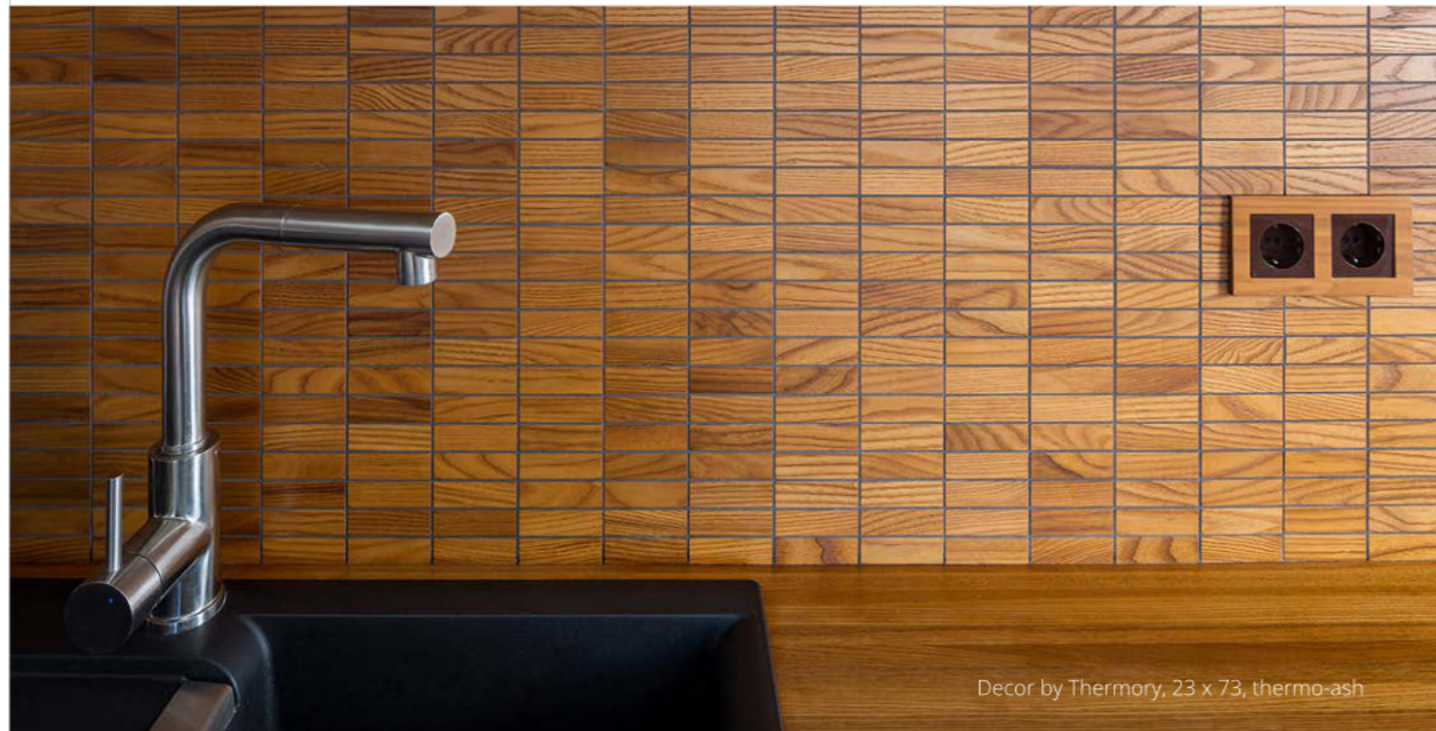

GẠCH KHẢM MOSAIC TRANG TRÍ

Với gạch khảm mosaic TRANG TRÍ của Thermory, bạn có thể mang đến một sức sống mới cho không gian nội thất của mình. Gạch tần bì biến đổi nhiệt ở cường độ cao và cường độ trung bình, hoàn thiện với lớp sơn mài mang đến cảm giác mạnh mẽ và đầy màu sắc cho bất kỳ không gian nội thất nào. Gạch cũng có thể được sử dụng trong các phòng ướt. Gạch khảm mosaic có thể được lắp đặt theo cách tương tự như gạch gốm.

PROFILE	LOÀI CÂY	ĐỘ DÀY (MM)	BAO PHỦ (MM)	MỨC ĐỘ BIẾN ĐỔI NHIỆT
	Thermo-ash	23	23	Trung bình
	Thermo-ash	23	23	Cường độ cao
	Thermo-ash	23	73	Trung bình
	Thermo-ash	23	73	Cường độ cao

Decor by Thermory, 23 x 73, thermo-ash

GỖ BIẾN ĐỔI NHIỆT
Làm cho gỗ bền hơn và giảm độ ẩm bên trong gỗ

ỔN ĐỊNH
Ổn định về mặt kích thước ngay cả trong điều kiện thời tiết thay đổi

ĐẸ DÀNG BẢO DƯỠNG
Không cần sơn lại - gỗ sẽ tự ngả màu ghi xám tự nhiên theo thời gian

BỀN
Độ bền cao nhất đối với sản phẩm gỗ

BỀN VỮNG
Gỗ được khai thác từ những khu rừng được trồng và quản lý có trách nhiệm và không dùng hóa chất khi gia công

GẠCH KHẢM ROMB TRANG TRÍ

Gạch Decor Rhomb của Thermory bằng gỗ tần bì biến tính nhiệt ngay lập tức biến đổi bất kỳ bức tường nào vượt ra ngoài chỉ là một yếu tố cấu trúc. Sự kết hợp của các họa tiết hình học tạo ra ảo giác không gian, mang đến vô số cơ hội thiết kế nội thất. Dù bạn sử dụng nó để tạo ra phong cách cổ điển vượt thời gian hay hiệu ứng điểm nhấn cuốn hút, Decor Rhomb là một sản phẩm hiện đại và bền vững với hầu như không có gỗ bị lãng phí trong quá trình sản xuất, đảm bảo các nguyên liệu được sử dụng tối đa.